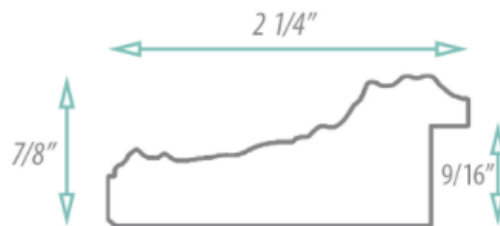

#### FEATURES:

- ONE 18X30" HIGH RESOLUTION SILVER PLATE GLASS MIRROR SIZE W/ DECORATIVE FRAME.
- "WALL HUGGER" HANGER FOR MOUNTING INCLUDED.
- STANDARD MOUNTING STYLE IS VERTICAL. FOR HORIZONTAL, PLEASE SPECIFY WHEN ORDERING.
- PACKED IN FOUR WALL (FOLDED DOUBLE WALL) CORRUGATION.
- STYLE: ORNATE
- COLOR: GOLD
- FINISH: LEAF/FOIL

#### MIRROR FINISHES:

- FLAT POLISHED EDGE
- BEVELED EDGE

**OVERALL SIZE DIMENSION: 22 1/2" WIDE X 34 1/2" HIGH X 1" DEEP**